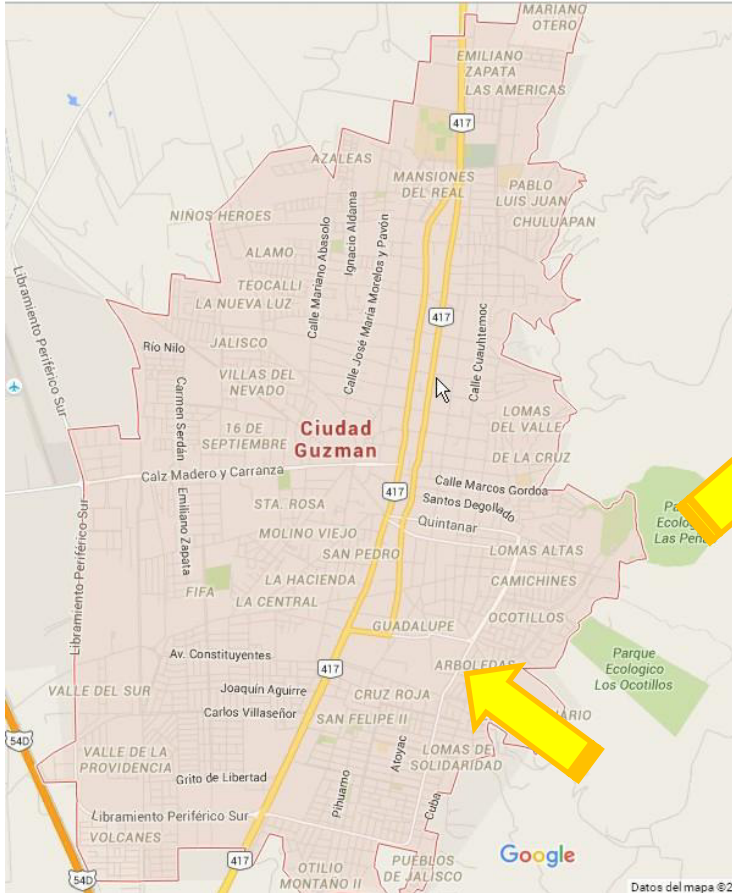

Sector 10

Promotor: Perla Jazmín Ayala Guzmán

Colonia: Pastor y campanario

Sector 10